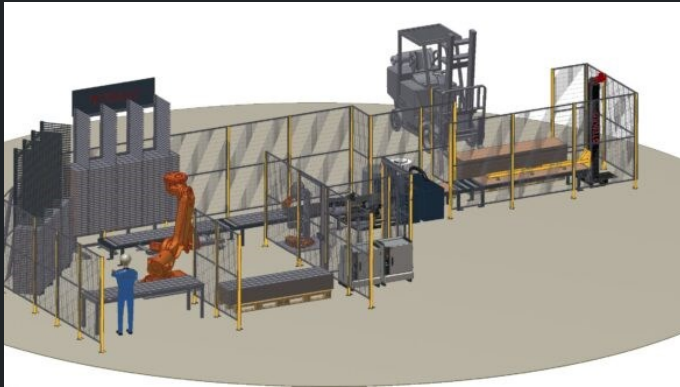

Prefab

Accelerate building process

To fulfil the demands and provide automation to the accelerating building industry, Tebulo prefab robots provide the solution. Construction robots are versatile tailor made systems which suits your needs. Expertise gained has created a wide product portfolio in varies industries. Some solutions: assembling window frames, laying tiles, assembling sanitary units, handling toilet seats, assembling taps and cisterns.

Optimize your productivity

By robotizing your prefab production process, we give you the capacity to maintain continuous assembling 24/7. You can rely on Tebulo. It's time to move fast. It's time to move forward.

Flexible integration

Tebulo robotic solutions are engineered for fertility. We understand the varying needs of the industries we serve and our products are designed for the flexibility to integrate into, even the most demanding environments. We have the expertise to find the most efficient, economical and productive way to get robotics working for your business.